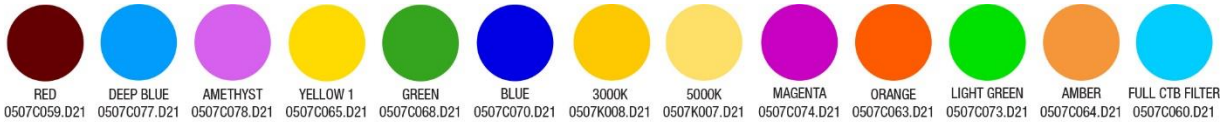

COLOR GENERATION

16-color wheel
Two-tone generation

DYNAMIC EFFECTS

Overlapping wheels for multiple effects:
Customizable rotating gobo wheel (9 gobos)
Fixed gobo wheel (17 gobos + glass gobo + animation sector)
Circular 8-facet rotating prism

INTERFACE / CONTROL / PROGRAMMING

LCD graphic display + 4 soft-keys (control / management of the main parameters)
Auto flip, RDM
Updatable internal operating system

DMX

24 DMX channels

PAN & TILT

Pan: 540° rotation in 1.56 sec.
Tilt: 270° in 1.5 sec.
Tri-phase stepper motor
Technology for ultra-fast silent movements
16-bit resolution
Selectable speed ranges
Pan / Tilt lock

POWER SUPPLY

Electronic ballast: 90-260 V
50 / 60 Hz
Power consumption: 600 W with PFC
Power saving mode (the lamp dims to 80% after shutter closure)

CONNECTORS

DMX: 4 XLR connectors (3-pole In and Out; 5-pole In and Out)
by Neutrik;
Power supply: PowerCon In/Out (re-launch) connectors by Neutrik

PHYSICAL

Weight: 22 Kg
Dimensions: base 355x398 mm
Overall 400x400x550/610 h mm

INTERNAL SAFETY DEVICES

Overvoltage circuit protection and overtemperature circuit protection

INTERNATIONAL CERTIFICATIONS

Safety: EN 60598-1: 1993
EN 60598-2-17: 1989
A1-A3: 1993 EMC: EN 55015

INCLUDED ITEMS

1 x PowerCon male cable connector (cod. 0520P014)
1 x XLR 5 Pins male cable connector (cod. 0508B028)
1 x XLR 5 Pins female cable connector (cod. 0508B027)
2 x Omega bracket (cod. 02K00549)

COLOR WHEEL