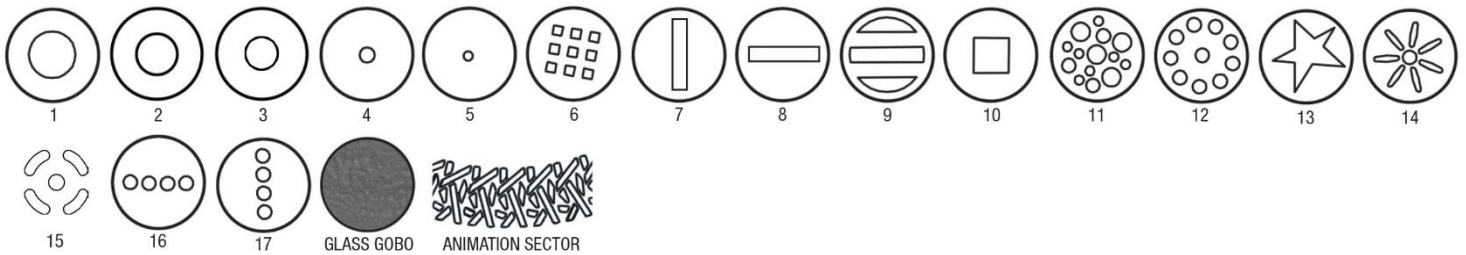

FIXED GOBO WHEEL