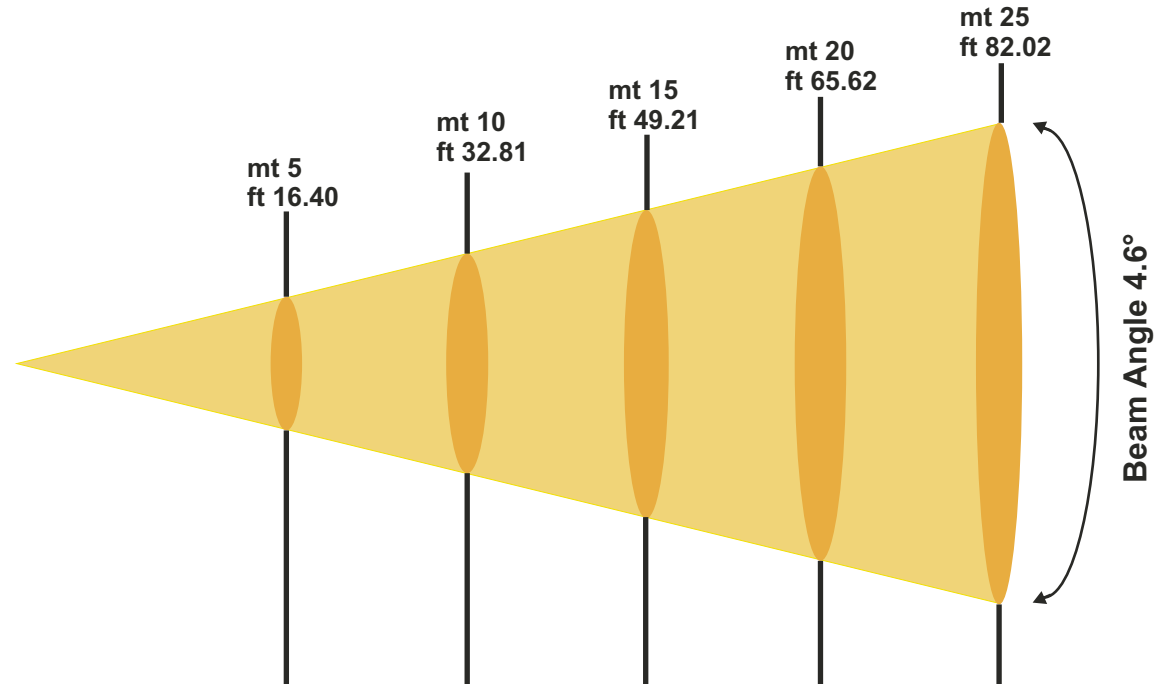

SYNERGY5 PROFILE

Official Photometric Chart rev.0 (01/03/2018)

NARROW ZOOM

Lux center [lx]	49940	12485	5549	3121	1998
Foot candles [fc]	4641	1160	516	290	186
Diameter [cm]	40	80	120	161	201
Diameter [ft]	1.32	2.64	3.95	5.27	6.59

Beam Angle 4.6°

SYNERGY5 PROFILE

Official Photometric Chart rev.0 (01/03/2018)

Lux center [lx]	49269	12317	5474	3079	1971
Foot candles [fc]	4579	1145	509	286	183
Diameter [cm]	52	105	157	210	262
Diameter [ft]	1.72	3.44	5.16	6.88	8.60

Beam Angle 6°

Lux center [lx]	29060	7265	3229	1816	1162
Foot candles [fc]	2701	675	300	169	108
Diameter [cm]	79	157	236	315	394
Diameter [ft]	2.58	5.16	7.75	10.33	12.91

Beam Angle 9°

Lux center [lx]	24830	6208	2759	1552	993
Foot candles [fc]	2308	577	256	144	92
Diameter [cm]	96	193	289	385	481
Diameter [ft]	3.16	6.32	9.48	12.64	15.80

Beam Angle 11°

SYNERGY5 PROFILE

Official Photometric Chart rev.0 (01/03/2018)

WIDE ZOOM

Lux center [lx]	4119	1030	458	257	165
Foot candles [fc]	383	96	43	24	15
Diameter [cm]	236	473	709	945	1182
Diameter [ft]	7.75	15.51	23.26	31.02	38.77