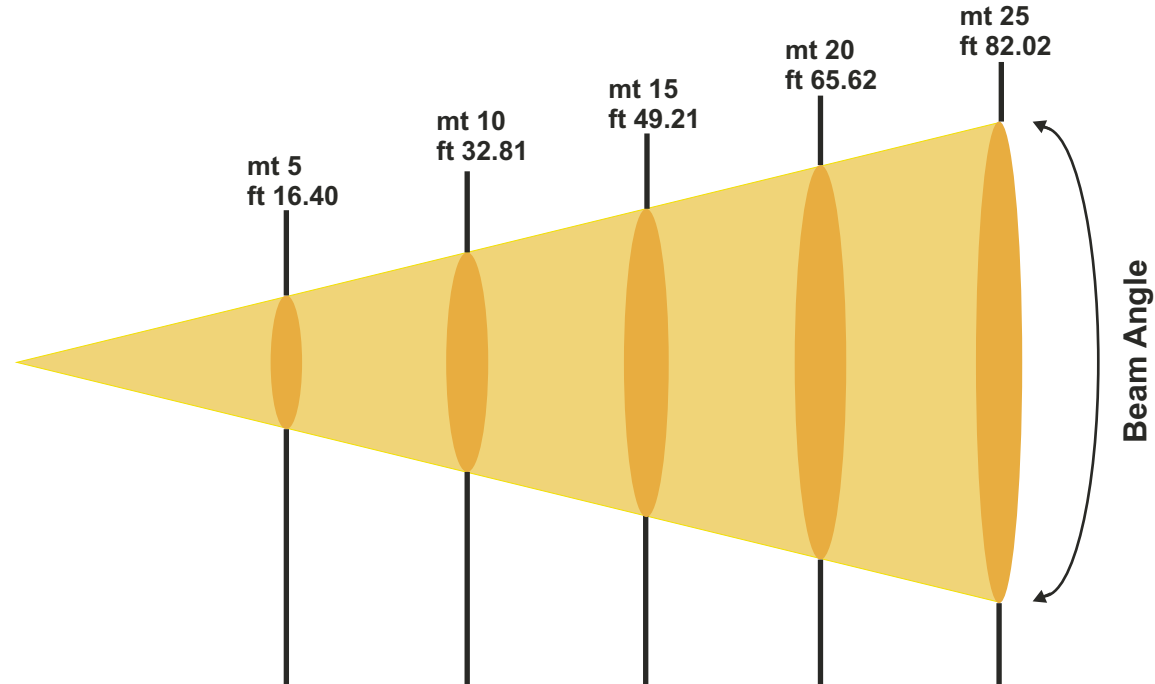

SYNERGY5 PROFILE

Official Photometric Chart rev.0 (01/03/2018)

NARROW ZOOM

Lux center [lx]	49940	12485	5549	3121	1998
Foot candles [fc]	4641	1160	516	290	186
Diameter [cm]	40	80	120	161	201
Diameter [ft]	1.32	2.64	3.95	5.27	6.59

Beam Angle 4.6°

SYNERGY5 PROFILE

Official Photometric Chart rev.0 (01/03/2018)

Lux center [lx]	49269	12317	5474	3079	1971
Foot candles [fc]	4579	1145	509	286	183
Diameter [cm]	52	105	157	210	262
Diameter [ft]	1.72	3.44	5.16	6.88	8.60

Beam Angle 6°

Lux center [lx]	29060	7265	3229	1816	1162
Foot candles [fc]	2701	675	300	169	108
Diameter [cm]	79	157	236	315	394
Diameter [ft]	2.58	5.16	7.75	10.33	12.91

Beam Angle 9°

Lux center [lx]	24830	6208	2759	1552	993
Foot candles [fc]	2308	577	256	144	92
Diameter [cm]	96	193	289	385	481
Diameter [ft]	3.16	6.32	9.48	12.64	15.80

Beam Angle 11°

SYNERGY5 PROFILE

Official Photometric Chart rev.0 (01/03/2018)

WIDE ZOOM

Lux center [lx]	4119	1030	458	257	165
Foot candles [fc]	383	96	43	24	15
Diameter [cm]	236	473	709	945	1182
Diameter [ft]	7.75	15.51	23.26	31.02	38.77