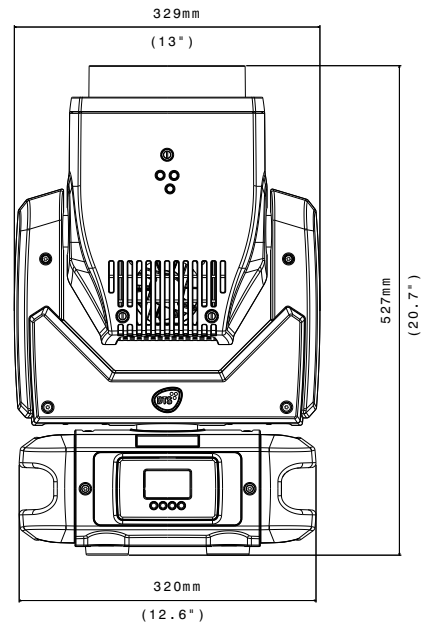

ALCHEMY 3

THE NEW-GENERATION LED WASH LIGHT, MADE FOR ANY TASKS WHERE COLOR PERFECTION IS PARAMOUNT

03.MW010

PRELIMINARY INFORMATION 1.1

PRELIMINARY INFORMATION 1.1

OUTPUT

- Multi-chip LED source
- 6,600 Lumen output
- CRI: up to 98
- TLCI: up to 96
- LED lifespan: 20,000 hours (70% lumen output)

OPTICAL GROUP

- 14.1° - 45.2° linear zoom
- Ø 175 mm Fresnel lens
- Beam shaper (2x1 ratio) with endless rotation; indexable
- Heavy frost filter insertable via DMX
- Retractable 'top hat'

COLOR & WHITE GENERATION