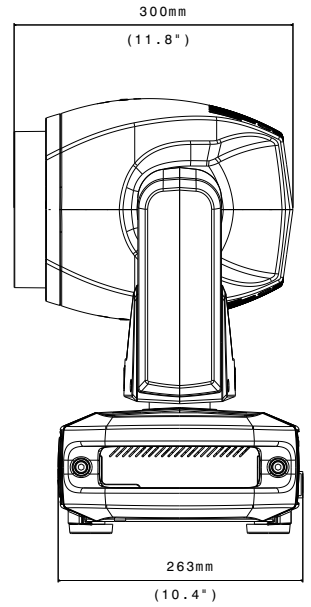

ALCHEMY 3

THE NEW-GENERATION LED WASH LIGHT, MADE FOR ANY TASKS WHERE COLOR PERFECTION IS PARAMOUNT

03.MW010

PRELIMINARY INFORMATION 1.1