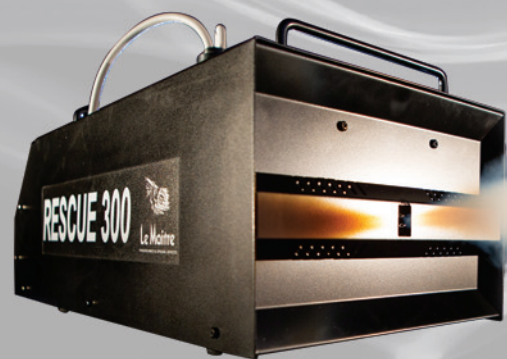

Le Maitre smoke generators have been used extensively by the emergency services in breathing apparatus and fire safety training for over 25 years.

The RESCUE 300, G300 and GForce 1/2/3 are robust, high performance smoke generators ideal for generating huge amounts of dense white smoke. Their intelligent automatic adjustment for optimal flow of fluid, along with the heating block temperature, ensure a particle size that creates the perfect smoke. Approximately an hour of smoke output can be achieved with a 5L bottle of fluid.

Where a lighter, portable unit is required, the canister-based Mini Mist is the perfect solution, operating for up to 20 minutes unplugged with a variable output of up to 10,800 m³/hr of smoke.

Le Maitre's water-based, non-toxic Industrial Smoke Fluid is perfectly engineered for breathing apparatus and fire safety training. A combination of mono/polyglycol, glycerol and de-mineralized water produces a dense white smoke with a consistent particle size and lengthy hang-time, sustainable even at high temperatures.

All Le Maitre's smoke generators are N.A.T.O. codified and come with a 12 month warranty.

RESCUE 300

A high powered smoke generator that retains all the features of the G300 whilst having simplified operational controls.

FEATURES INCLUDE

- Massive smoke output @51000 m³/hr
- Fluid consumption 1.5cc/s (cont);8cc/s (burst) (55mins/5L bottle)
- Simplified operational controls
- Smoke output control
- Optional remote control

SPECIFICATION SIZE: 260mm(H) x 290mm(W) x 610mm(D) POWER: 230v, 50/60Hz, 2.2kW, 10A WEIGHT: 25Kg