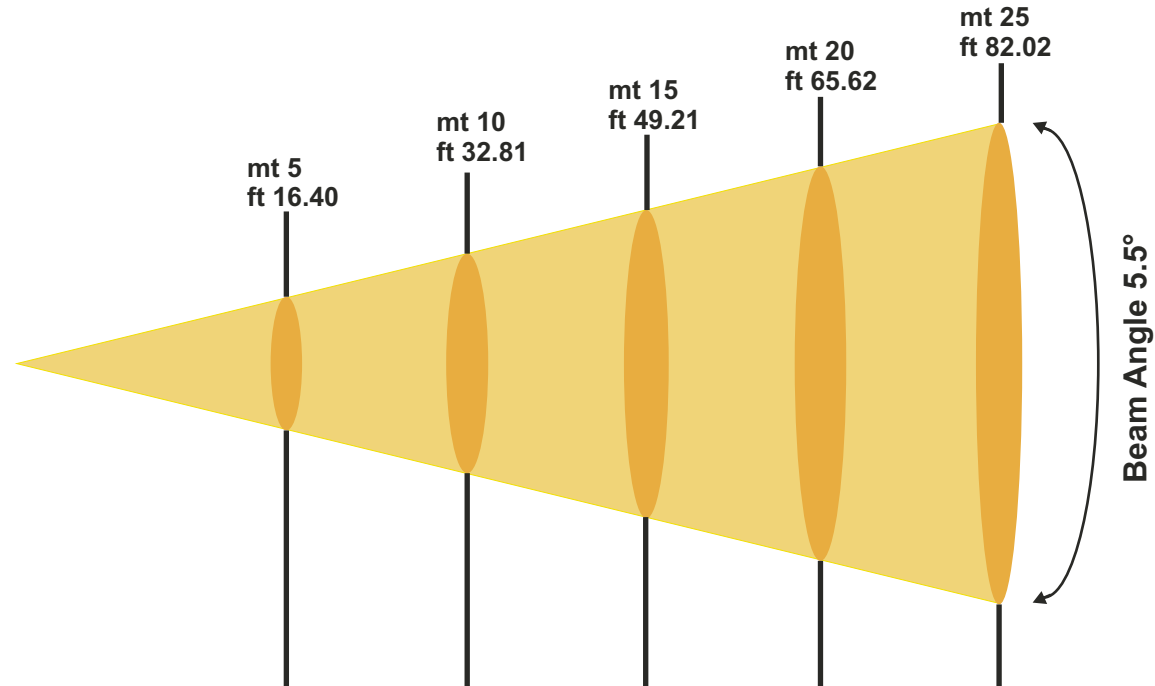

SYNERGY5 SPOT

Official Photometric Chart rev.0 (25/09/2018)

NARROW ZOOM

Lux center [lx]	48500	12125	5389	3031	1940
Foot candles [fc]	4507	1127	501	282	180
Diameter [cm]	48	96	144	192	240
Diameter [ft]	1.58	3.15	4.73	6.30	7.88

Beam Angle 5.5°

SYNERGY5 SPOT 5

Official Photometric Chart rev.0 (25/09/2018)

WIDE ZOOM

Lux center [lx]	4119	1030	458	257	165
Foot candles [fc]	383	96	43	24	15
Diameter [cm]	236	473	709	945	1182
Diameter [ft]	7.75	15.51	23.26	31.02	38.77

Beam Angle 43°

Beam Angle 43°