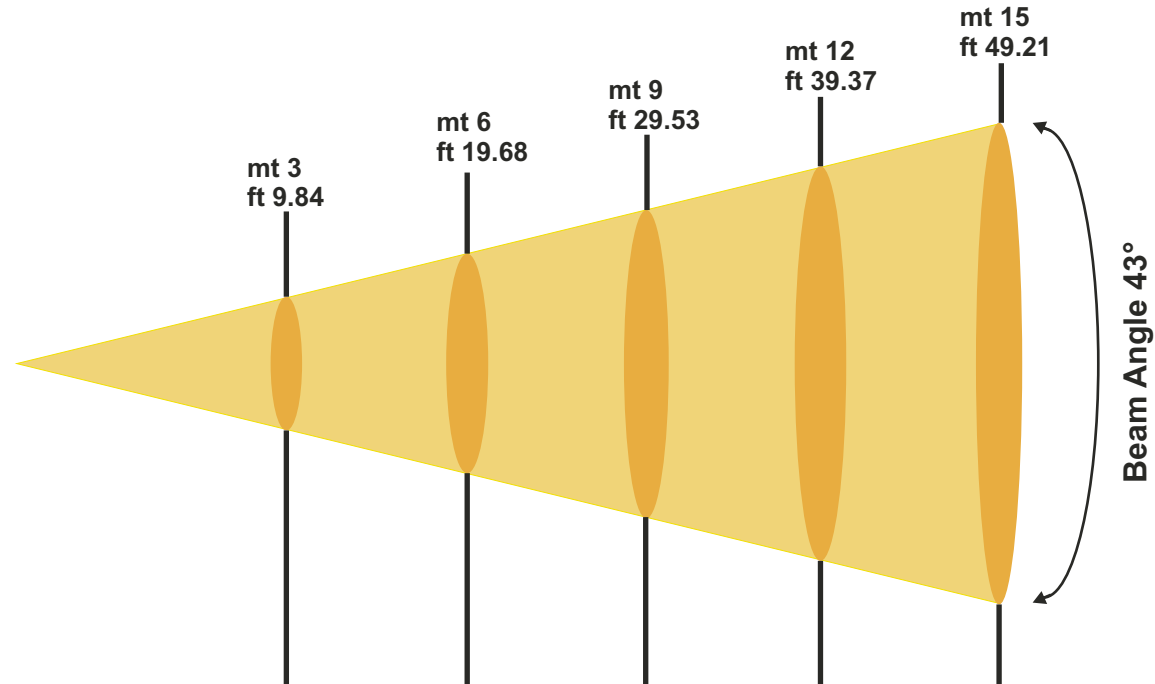

SYNERGY5 SPOT

Official Photometric Chart rev.0 (25/09/2018)

NARROW ZOOM

Lux center [lx]	48500	12125	5389	3031	1940
Foot candles [fc]	4507	1127	501	282	180
Diameter [cm]	48	96	144	192	240
Diameter [ft]	1.58	3.15	4.73	6.30	7.88

Beam Angle 5.5°

SYNERGY5 SPOT 5

Official Photometric Chart rev.0 (25/09/2018)

WIDE ZOOM

Lux center [lx]	4119	1030	458	257	165
Foot candles [fc]	383	96	43	24	15
Diameter [cm]	236	473	709	945	1182
Diameter [ft]	7.75	15.51	23.26	31.02	38.77

Beam Angle 43°

Beam Angle 43°